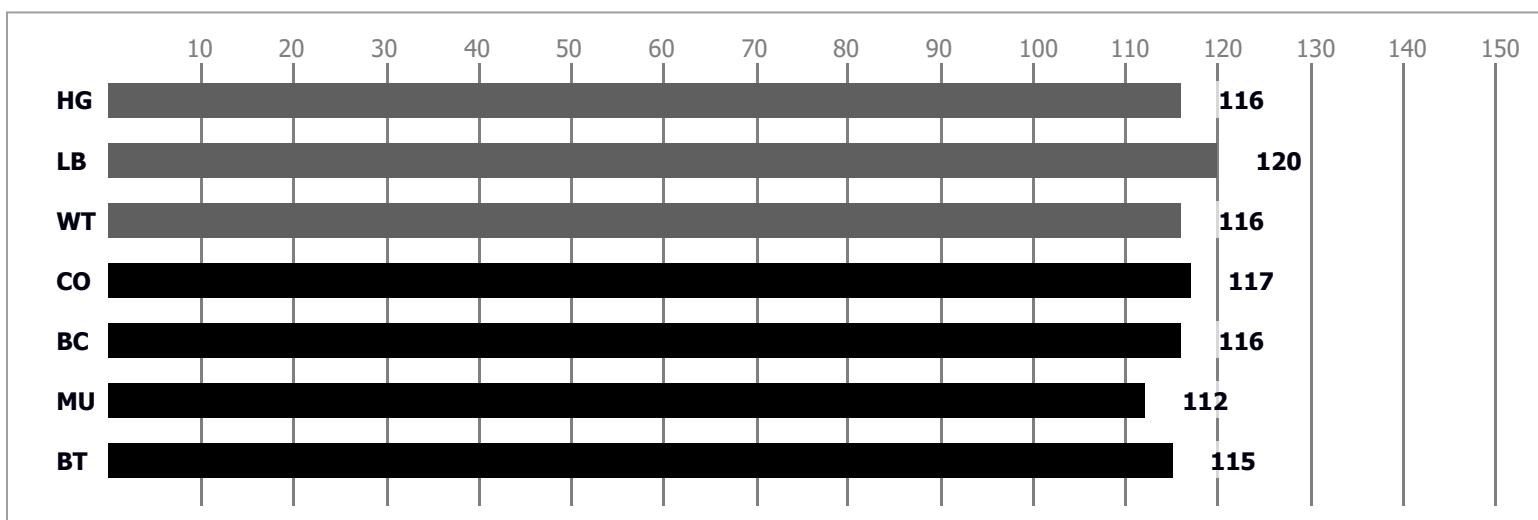

Bull details

Name		Breed		
VENTURA Z ROSIČKY		Piemontese		
State register	Herd-Book No.	Ear-tag No.		
ZPI 697	379000812978061	812978061 CZ		
Country of origin	Birth date	DNA		
Czechia	07.11.2012	DNA 1302405		
Breeder		Blood		
Jaroš Zdeněk, Rosička				
Owner		Statut		
		bull exported		

Performance data

Birth weight (kg)	Weight at age of 120 days (kg)	Weight at age of 210 days (kg)	Weight at age of 365 days (kg)	Weight - date of selection (kg)
42	228	331	516	634
Daily weight gain at test period (g)	Daily weight gain at test period (EBV)	Daily weight gain since birth (g)	Height at rump at age of 365 days (cm)	Height at rump - date of selection (cm)
1558	96	1339	136	139
Test station:	OPB Osík		Date of selection:	21.02.2014

Linear scoring

Conformation			Body capacity			Muscularity			Breeding type	Total
HG	LB	WT	WCH	DCH	LP	MS	MT	MR		
10	8	9	7	8	7	7	7	7	8	78
Relative breeding value: 117			Relative breeding value: 116			Relative breeding value: 112			Relative breeding value: 115	

Linear scoring - EBV

Breeding values

Direct effect accuracy		Maternal effect accuracy		Calculation date	30.06.2024
Calving ease	Growth	Calving ease	Growth	Calves	10
95/66	122/74	93/38	105/36	Herds	4