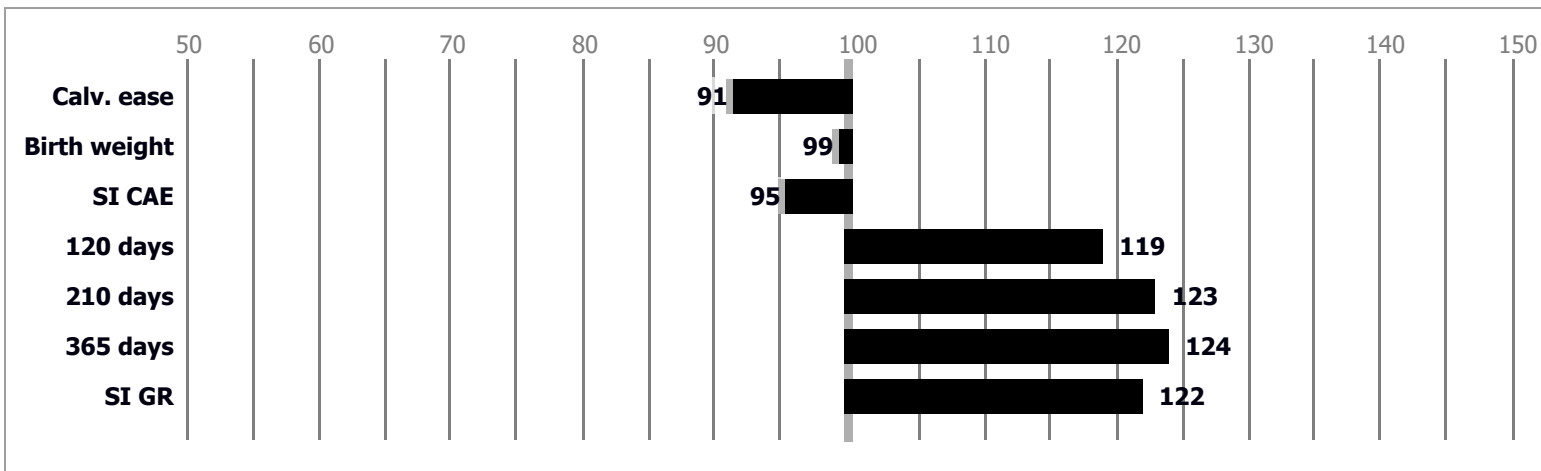

Performance data

Birth weight (kg)	Weight at age of 120 days (kg)	Weight at age of 210 days (kg)	Weight at age of 365 days (kg)	Weight - date of selection (kg)
42	228	331	516	634
Daily weight gain at test period (g)	Daily weight gain at test period (EBV)	Daily weight gain since birth (g)	Height at rump at age of 365 days (cm)	Height at rump - date of selection (cm)
1558	96	1339	136	139
Test station:	OPB Osík		Date of selection:	21.02.2014

Linear scoring

Conformation			Body capacity			Muscularity			Breeding type	Total
HG	LB	WT	WCH	DCH	LP	MS	MT	MR		
10	8	9	7	8	7	7	7	7	8	78
Relative breeding value: 117			Relative breeding value: 116			Relative breeding value: 112			Relative breeding value: 115	

Linear scoring - EBV

Breeding values

Direct effect accuracy		Maternal effect accuracy		Calculation date	30.06.2024
Calving ease	Growth	Calving ease	Growth	Calves	10
95/66	122/74	93/38	105/36	Herds	4

Direct effect - EBV

Maternal effect - EBV

Population average comparison :

	ZPI 697	Average	Difference
Direct effect - calving ease	95	110	-15
Direct effect - growth	122	108	+14
Maternal effect - calving ease	93	96	-3
Maternal effect - growth	105	100	+5