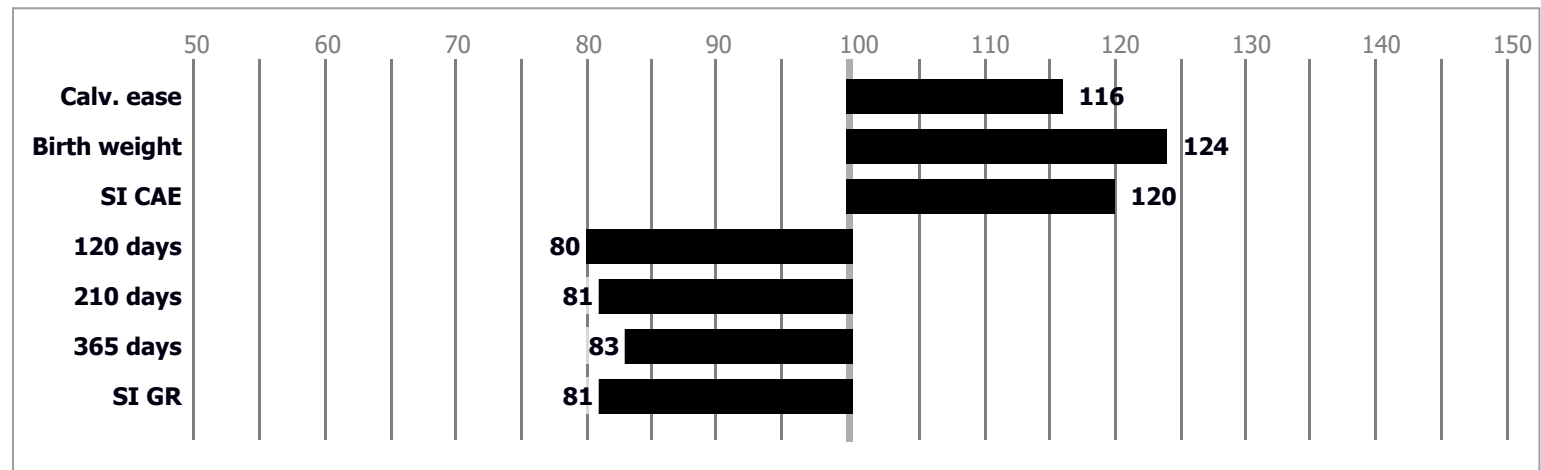

Maternal effect - EBV